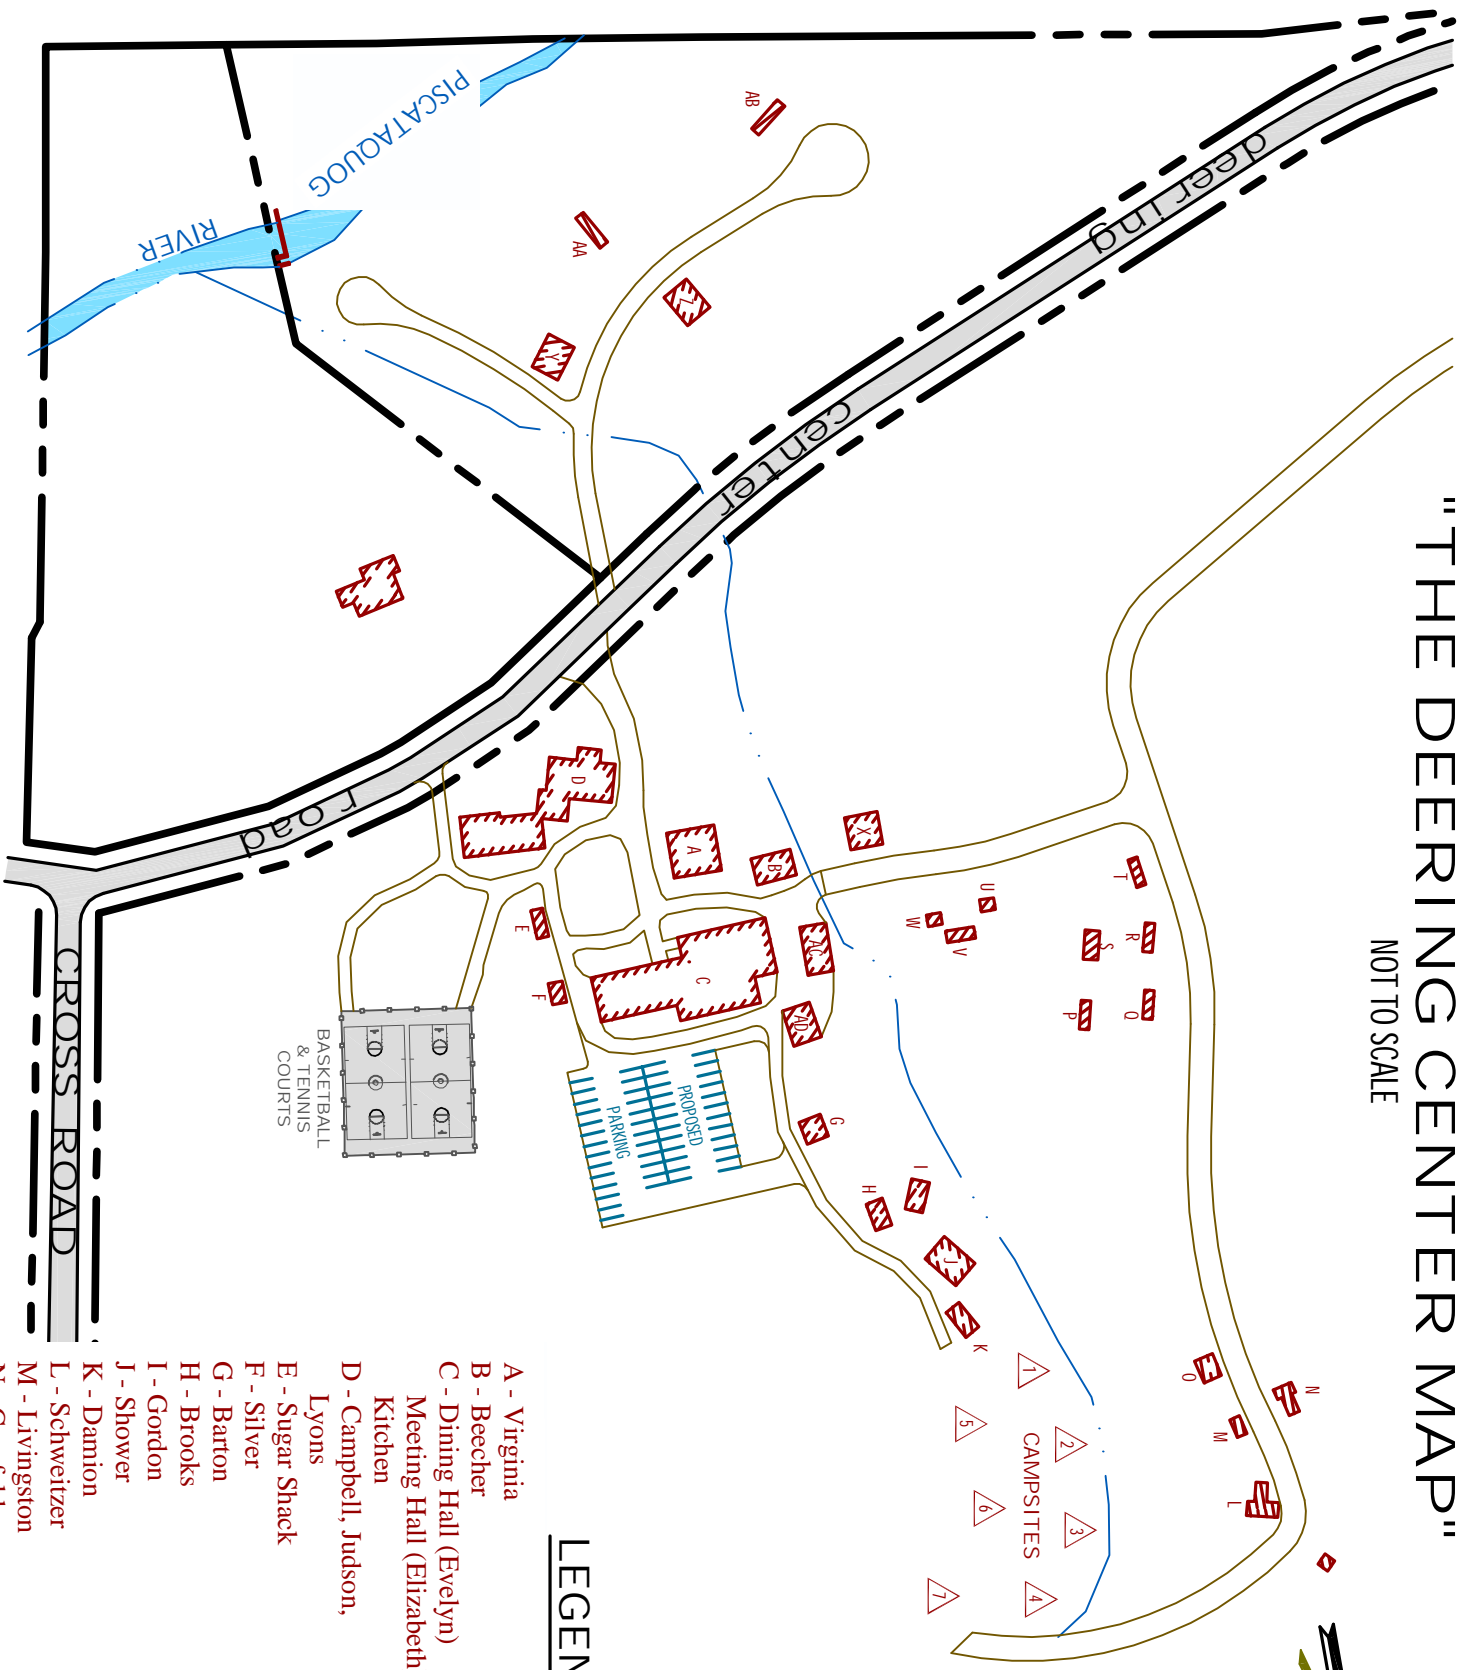

"THE DEERING CENTER MAP"

NOT TO SCALE

LEGEND

- A - Virginia
- B - Beecher
- C - Dining Hall (Evelyn)
- Meeting Hall (Elizabeth)
- Kitchen
- D - Campbell, Judson, Lyons
- E - Sugar Shack
- F - Silver
- G - Barton
- H - Brooks
- I - Gordon
- J - Shower
- K - Dannon
- L - Schweitzer
- M - Livingston
- N - Grenfeld

- O - Gilbert
- P - Shaw
- Q - Keller
- R - Adams
- S - Shower
- T - Lovejoy
- U - Henry
- V - Betty
- W - Ellie
- X - Douglass
- Y - Summer
- Z - Shower
- AA - Pastuer
- AB - Reed
- AC - Maintenance 1
- AD - Maintenance 2